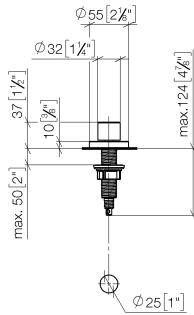

**Strainer waste with control handle - Brushed Durabronz (23kt Gold)**

ELIO

10 710 970

- control for single basin
- including adapter for Bowden cable

Fits ELIO, ENO, MEM, META SQUARE, SYNC, TARA and TARA ULTRA

Fits: ELIO, MEM, TARA, TARA ULTRA, META SQUARE

	Brushed Durabronz (23kt Gold)	10 710 970-28
	Chrome	10 710 970-00
	Brushed Platinum	10 710 970-06
	Platinum	10 710 970-08
	Durabronz (23kt Gold)	10 710 970-09
	Dark Chrome	10 710 970-19
	Matte Black	10 710 970-33
	Brushed Champagne (22kt Gold)	10 710 970-46
	Champagne (22kt Gold)	10 710 970-47
	Brushed Chrome	10 710 970-93
	Brushed Dark Platinum	10 710 970-99

10 710 970

mm [inches]

10 710 970

Parts for other finishes can be found here: [Chrome](#)

**Spare parts list**

No.	Item Number	Name	Quantity used	Delivery time
1	09 20 97 030-28	handle	1	20
2	90 12 12 002 00 90	fixing cap	1	2
3	09 27 87 006-28	rosette	1	20
4	90 14 10 043 00 90	seal	1	2
5	09 14 10 042 90	seal	1	2
6	09 29 06 087-28	spindle	1	-
Spare part can no longer be ordered, please order the replacement item				
7	04 30 01 029 00 90	adaptor	1	2
8	09 24 03 175 90	adaptor	1	2
9	09 11 10 073-07	connection	1	30
10	09 11 10 074-07	connection	1	30
11	09 11 10 079-07	connection	1	30
12	09 30 11 087 90	disc	1	2
13	09 23 30 024-07	nut	1	30