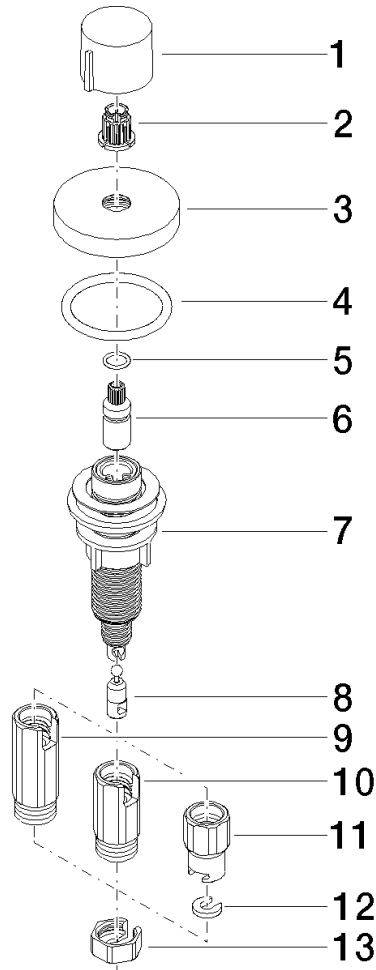

**Strainer waste with control handle - Brushed Durabronz (23kt Gold)**

ELIO

10 710 970

- control for single basin
- including adapter for Bowden cable

Fits ELIO, ENO, MEM, META SQUARE, SYNC, TARA and TARA ULTRA

Fits: ELIO, MEM, TARA, TARA ULTRA, META SQUARE

	Brushed Durabronz (23kt Gold)	10 710 970-28
	Chrome	10 710 970-00
	Brushed Platinum	10 710 970-06
	Platinum	10 710 970-08
	Durabronz (23kt Gold)	10 710 970-09
	Dark Chrome	10 710 970-19
	Matte Black	10 710 970-33
	Brushed Champagne (22kt Gold)	10 710 970-46
	Champagne (22kt Gold)	10 710 970-47
	Brushed Chrome	10 710 970-93
	Brushed Dark Platinum	10 710 970-99

10 710 970

mm [inches]

10 710 970

Parts for other finishes can be found here: [Chrome](#)

**Spare parts list**

No.	Item Number	Name	Quantity used	Delivery time
1	09 20 97 030-28	handle	1	20
2	90 12 12 002 00 90	fixing cap	1	2
3	09 27 87 006-28	rosette	1	20
4	90 14 10 043 00 90	seal	1	2
5	09 14 10 042 90	seal	1	2
6	09 29 06 087-28	spindle	1	-
Spare part can no longer be ordered, please order the replacement item				
7	04 30 01 029 00 90	adaptor	1	2
8	09 24 03 175 90	adaptor	1	2
9	09 11 10 073-07	connection	1	30
10	09 11 10 074-07	connection	1	30
11	09 11 10 079-07	connection	1	30
12	09 30 11 087 90	disc	1	2
13	09 23 30 024-07	nut	1	30